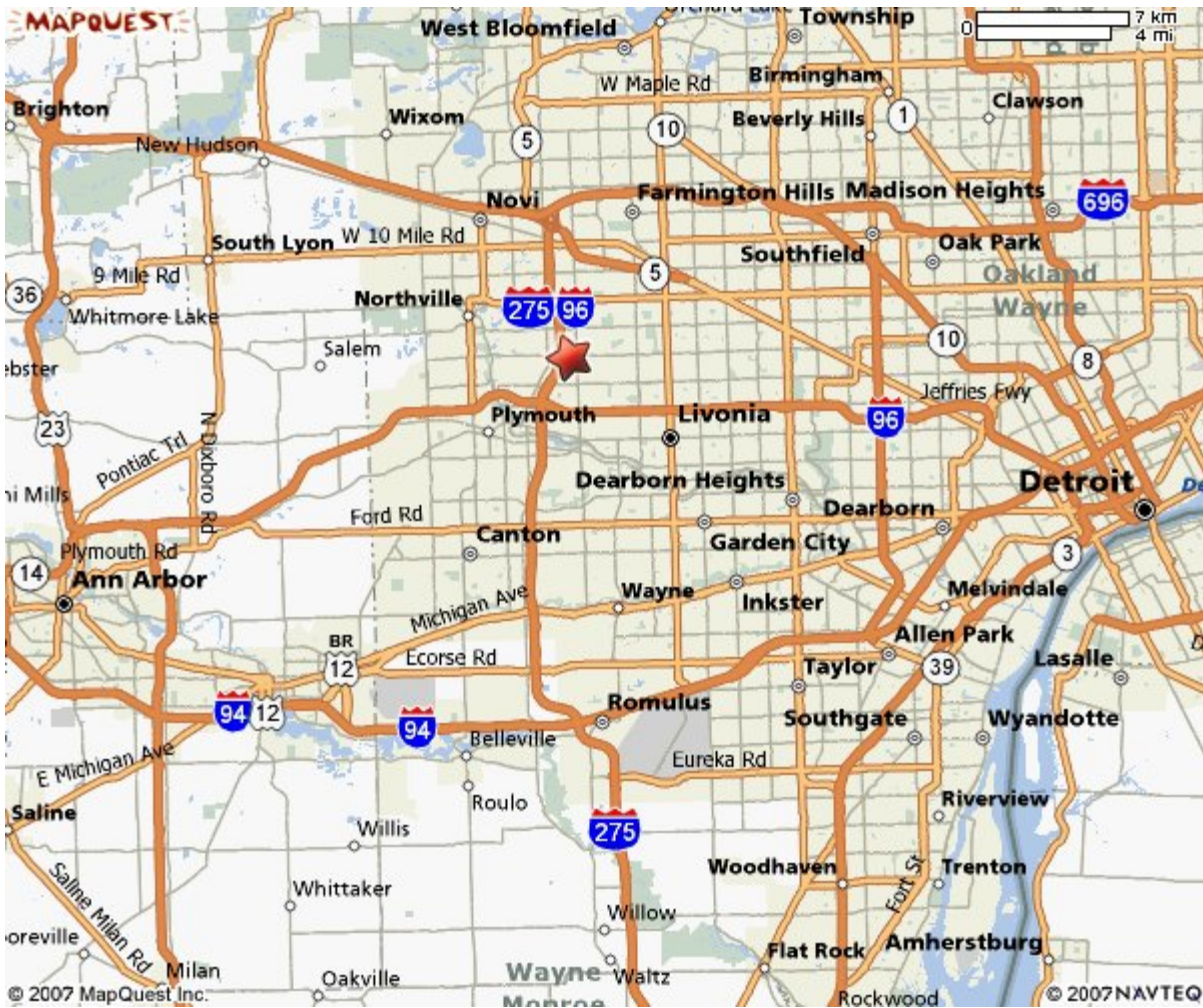

17123 N Laurel Park Dr
Livonia MI
48152-2647 US

Notes:

Exit 170 off of Interstate 275.

All rights reserved. Use Subject to License/Copyright

This map is informational only. No representation is made or warranty given as to its content. User assumes all risk of use. MapQuest and its suppliers assume no responsibility for any loss or delay resulting from such use.